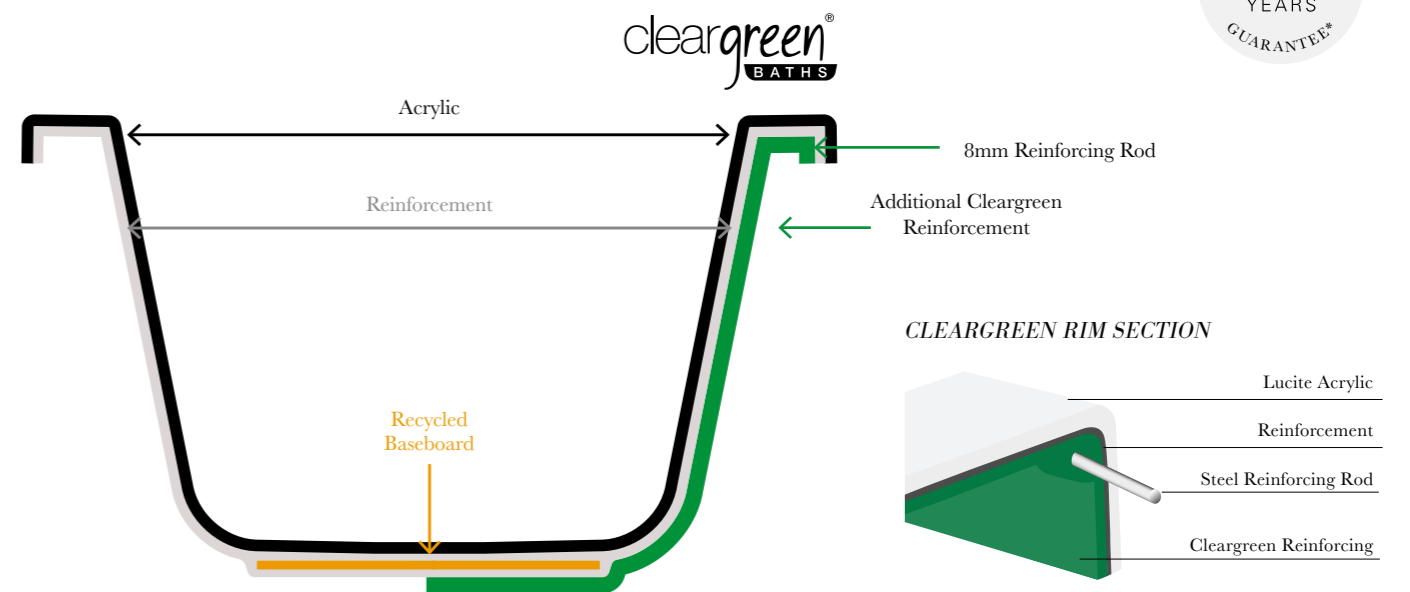

Baths Supplied Undrilled. Compatible Wastes CW8, CW14, CW15, HOX.0351, HOX.013.

BATH SCREENS

Image	Description	Code	Price Ex VAT
	Single Panel Bathscreen 850 x 1450	BS1	£224.17
	Bathscreen with Fixed Panel 850 x 1450	BS2	£324.17
	Three Panel Bathscreen 1180 x 1450	BS4	£382.50
	EcoCurve Bathscreen	BS6	£282.50
	EcoRound Bathscreen	BS7	£282.50
	EcoSquare Bathscreen Left EcoSquare Bathscreen Right <i>Left Hand Shown</i>	BS8L BS8R	£499.17

*For full details on guarantees please visit brittonbathrooms.com/guarantee.