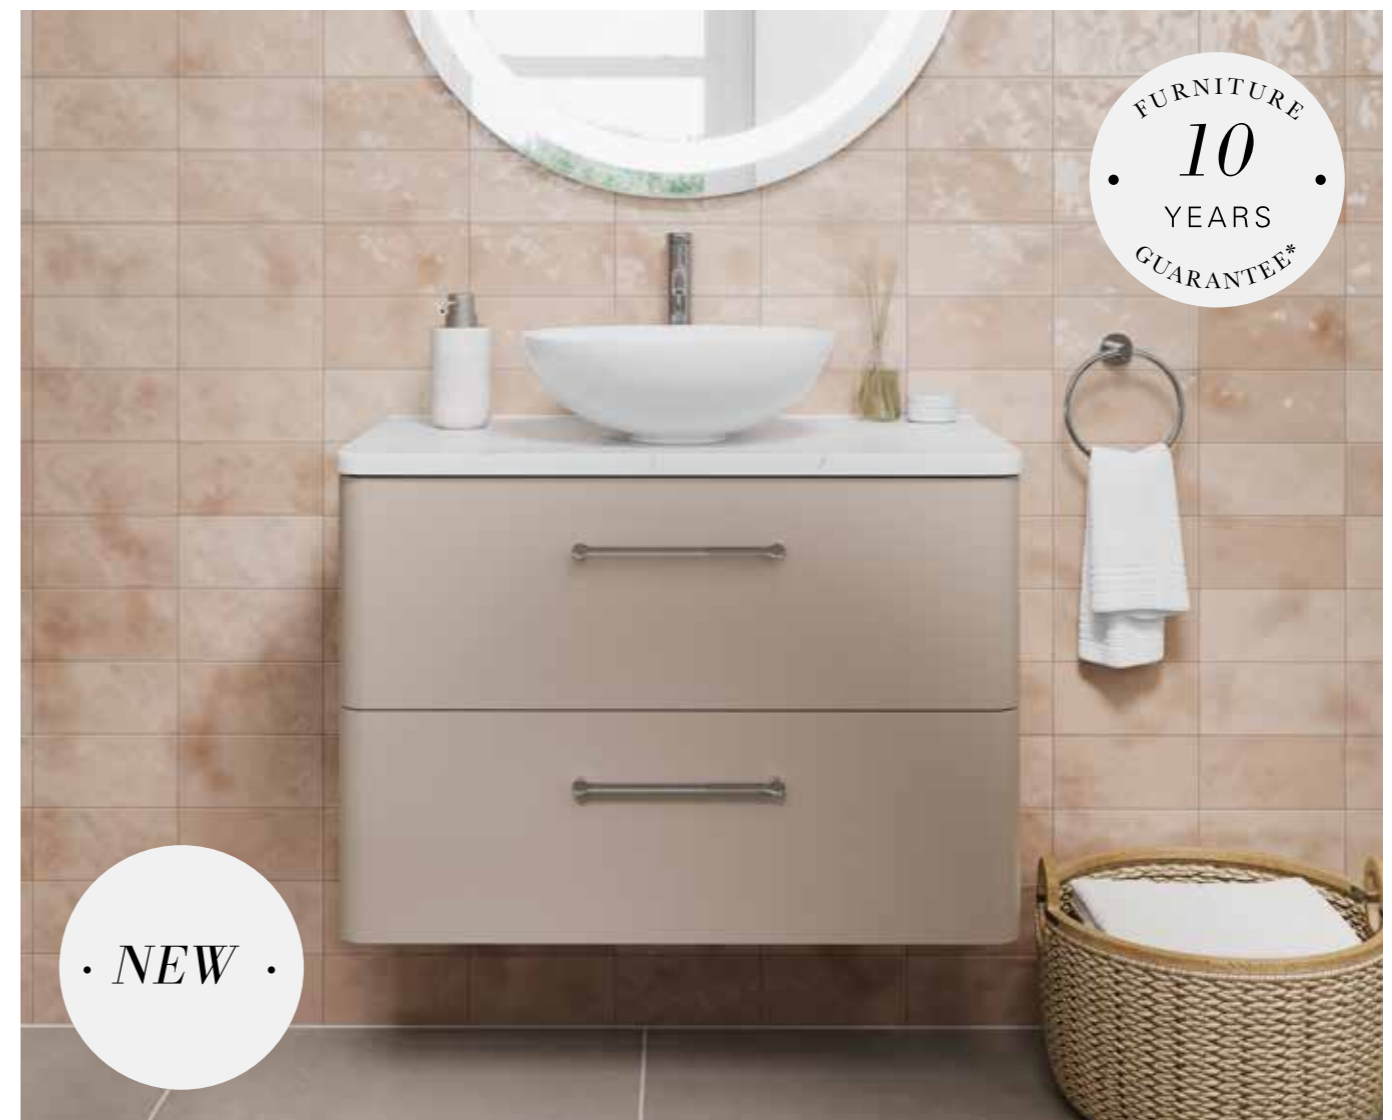

Tap Not Included

*For full details on guarantees please visit brittonbathrooms.com/guarantee.

ACCESSORIES

Image	Description	Code	Price Ex VAT
	Towel Ring Chrome Towel Ring Matt Black Towel Ring Brushed Brass	HOX.017CP HOX.017MB HOX.017BB	£40.83 £54.17 £54.17
	Robe Hook Chrome Robe Hook Matt Black Robe Hook Brushed Brass	HOX.018CP HOX.018MB HOX.018BB	£25 £33.33 £33.33
	Single Toilet Roll Holder Chrome Single Toilet Roll Holder Matt Black Single Toilet Roll Holder Brushed Brass	HOX.019CP HOX.019MB HOX.019BB	£45.83 £54.17 £54.17
	Toilet Brush Holder Chrome Toilet Brush Holder Matt Black Toilet Brush Holder Brushed Brass	HOX.054CP HOX.054MB HOX.054BB	£66.67 £83.33 £83.33
	Overflow Ring Chrome Overflow Ring Matt Black Overflow Ring Brushed Brass	RCH28 RBL28 RBB28	£12.50 £15.83 £15.83
	Cistern Tank Top/Front Access with Rectangular Dual Flush Plate	W32A	£125
	Cistern Flush Button Matt Black Cistern Flush Button Brushed Brass	BRBMB1 BRBBB1	£15.83
	Aqua Dual Flush Plate Matt Black Aqua Dual Flush Plate Brushed Brass	HOX.030MB HOX.030BB	£32.50
	Seat Hinge Cover Caps (pair) Matt Black Seat Hinge Cover Caps (pair) Brushed Brass <i>Note: not compatible with Shoreditch WCs</i>	BRH.01MB BRH.01BB	£9