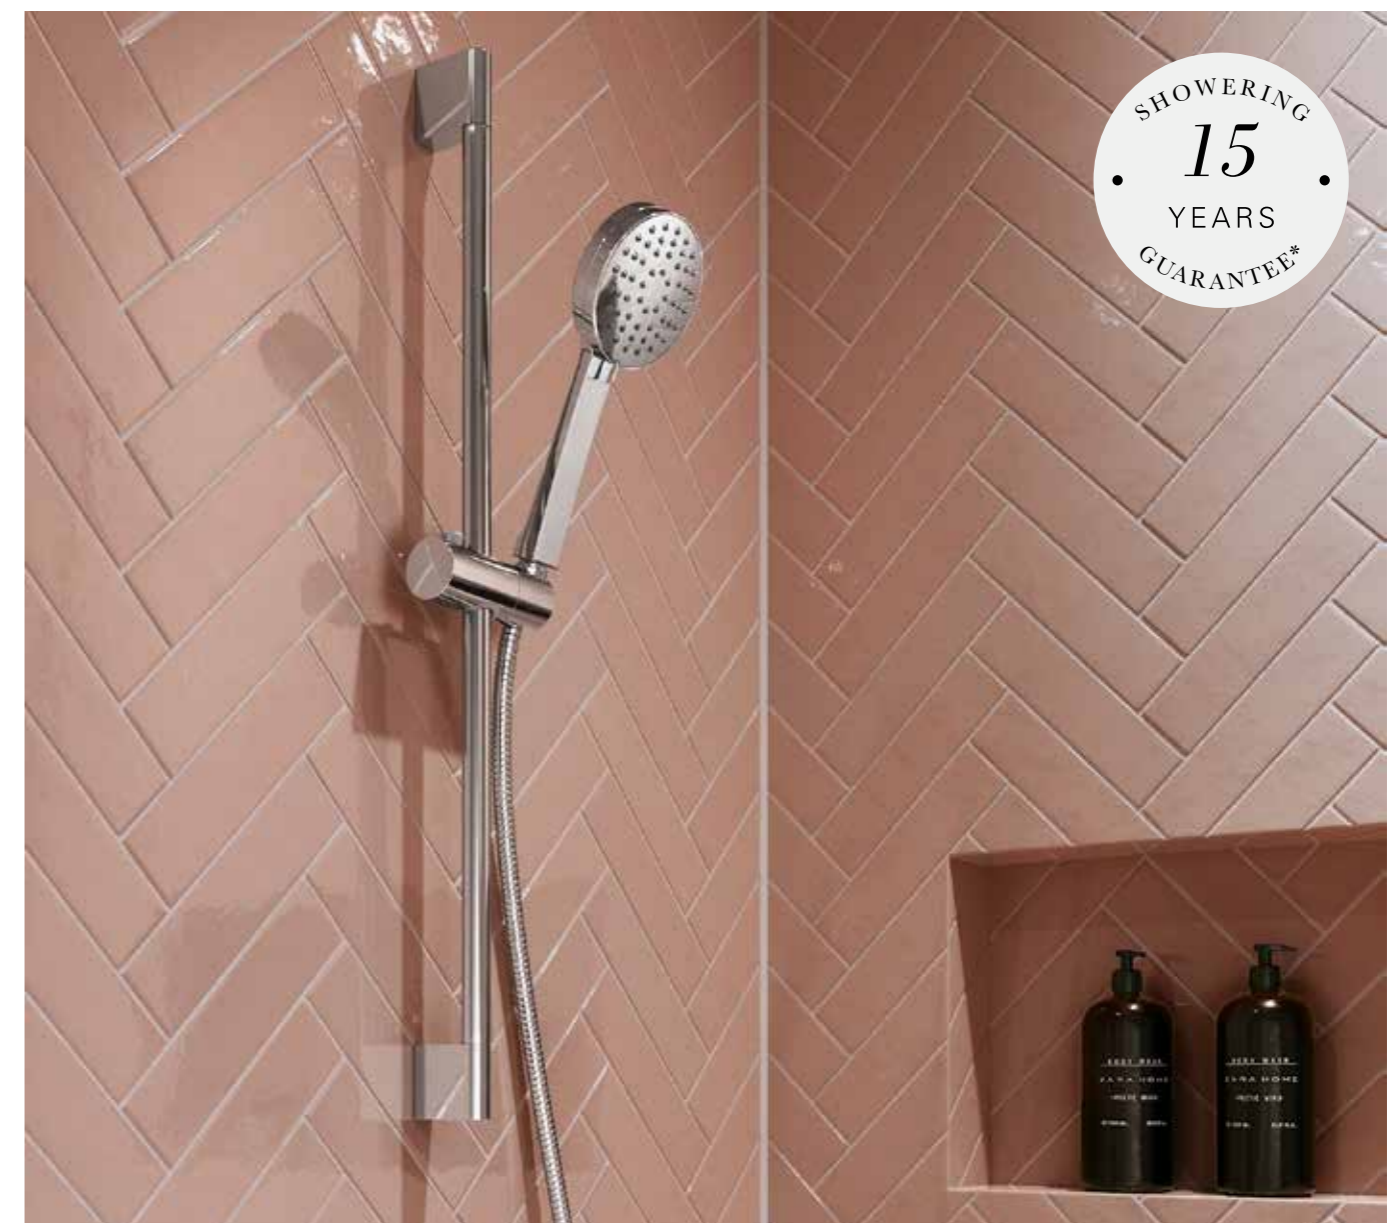

HOXTON SHOWERING

Image	Description	Code	Price Ex VAT
	Hoxton Shower Mixer with Diverter Chrome Hoxton Shower Mixer with Diverter Matt Black Hoxton Shower Mixer with Diverter Brushed Brass	HOX.023CP HOX.023MB HOX.023BB	£345.83 £391.67 £391.67
	Hoxton Shower Mixer without Diverter Chrome Hoxton Shower Mixer without Diverter Matt Black Hoxton Shower Mixer without Diverter Brushed Brass	HOX.024CP HOX.024MB HOX.024BB	£354.17 £391.67 £391.67
	Hoxton 290 Rain Shower Head & Arm Chrome Hoxton 290 Rain Shower Head & Arm Matt Black Hoxton 290 Rain Shower Head & Arm Brushed Brass	HOX.012CP HOX.012MB HOX.012BB	£190.83 £224.17 £224.17
	Hoxton Thermo Shower Valve Body Chrome Hoxton Thermo Shower Valve Body Matt Black Hoxton Thermo Shower Valve Body Brushed Brass	HOX.052CP HOX.052MB HOX.052BB	£257.50 £299.17 £299.17
	Hoxton Shower Set with Outlet Elbow Chrome Hoxton Shower Set with Outlet Elbow Matt Black Hoxton Shower Set with Outlet Elbow Brushed Brass	HOX.053CP HOX.053MB HOX.053BB	£87.50 £174.17 £174.17